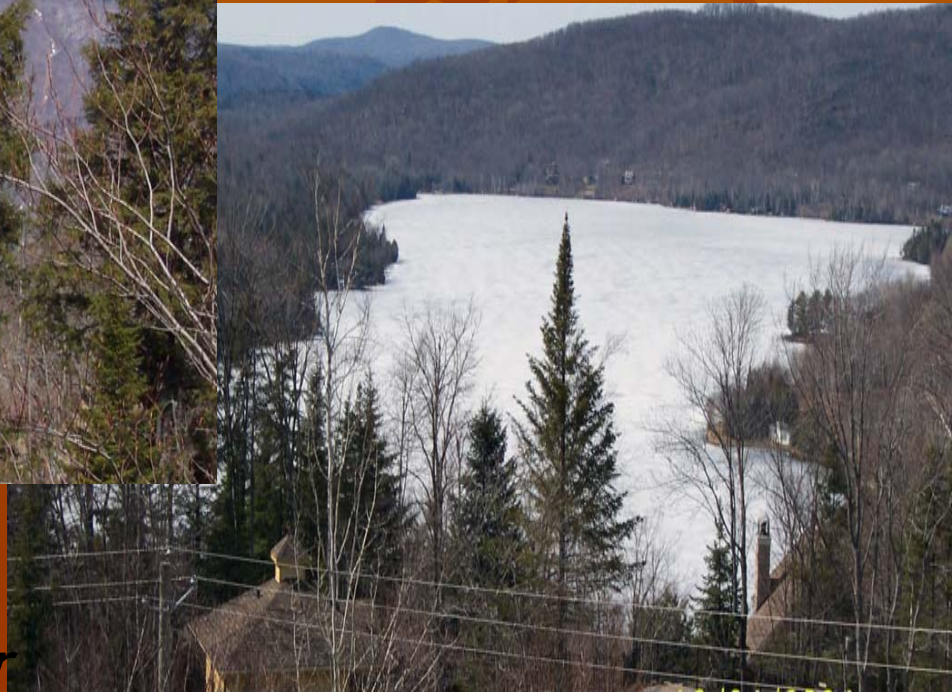

Condo Le Summit

Located in a marvelous mountain top forest setting, minutes drive to Mont-Tremblant resort , the summit offers exceptional views of Tremblant and Lac Mercier

Tremblant

Condo Le Summit - Available through TremblantVIP Lodging

The beast of the East...

Condo Le Summit

Mountain top setting-spectacular views -next to private tennis court.

Condo Le Summit

Views of –Mountain & Lac Mercier

Condo Le Summit

Cozy living room with fireplace, TV/VCR, private deck