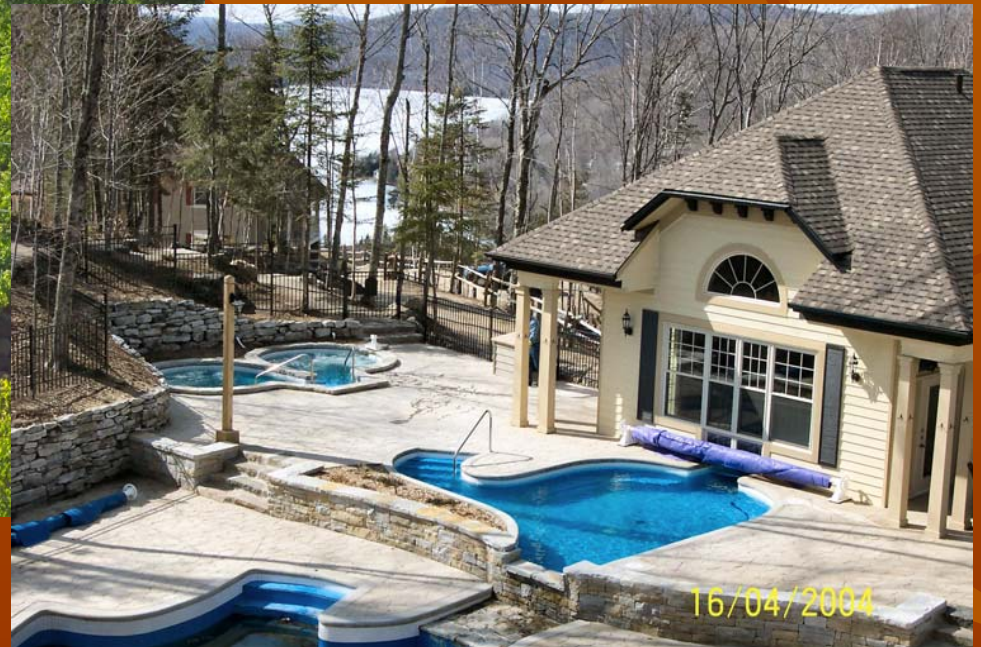

Condo Le Summit

*Summer outdoor heated lap pool
summer –second pool with water slide
& hot tubs*