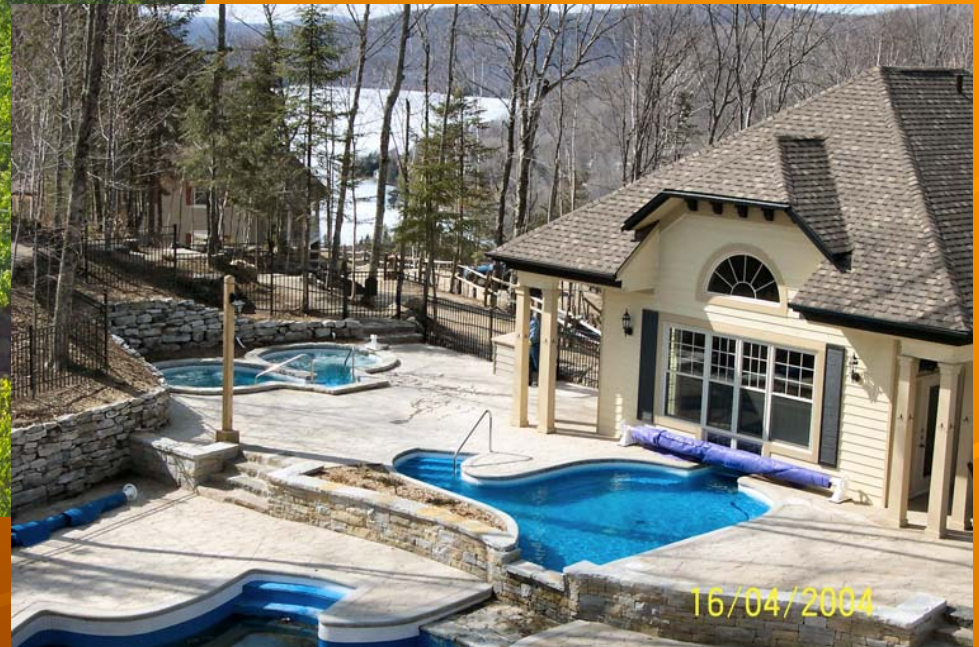

Condo Le Summit

Located in a marvelous mountain top forest setting, minutes drive to Mont-Tremblant resort , the summit offers exceptional views of Tremblant and Lac Mercier

TremblantVIPLodging

*Condo Le Summit - Available through
TremblantVIPLodging*

*Summer outdoor heated lap pool
summer –second pool with water slide
& hot tubs*

Condo Le Summit

*Hot tub - outdoor year-round
Pool - outdoor winter*

Condo Le Summit

- ◆ ***Two bedroom + 2 bathroom, 1200 sq.ft. mountain townhouse condo boasts outstanding views of Tremblant Valley***
 - *Professionally decorated, in pine and maple furniture*
- ◆ ***Fully self contained with all appliances & luxury bathrooms***
- ◆ ***TV, VCR & entertainment system***
- ◆ ***Laundry provided for your personal use.***