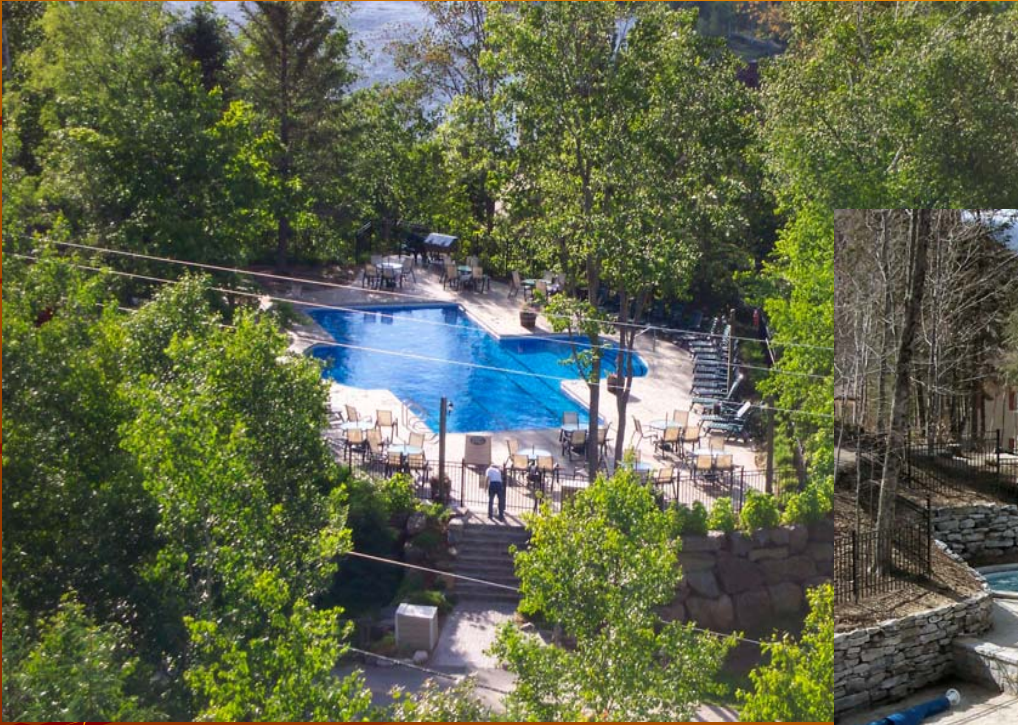

Condo Le Summit

Located in a marvelous mountain top forest setting, minutes drive to Mont-Tremblant resort , the summit offers exceptional views of Tremblant and Lac Mercier

TremblantVIPLodging

*Condo Le Summit - Available through
TremblantVIPLodging*

*Summer outdoor heated lap pool
summer –second pool with water slide
& hot tubs*

Condo Le Summit

*Hot tub - outdoor year-round
Pool - outdoor winter*

Condo Le Summit

- ◆ ***Two bedroom + 2 bathroom, 1200 sq.ft. mountain townhouse condo boasts outstanding views of Tremblant Valley***
 - *Professionally decorated, in pine and maple furniture*
- ◆ ***Fully self contained with all appliances & luxury bathrooms***
- ◆ ***TV, VCR & entertainment system***
- ◆ ***Laundry provided for your personal use.***

Amenities

- ◆ ***Tennis court (summer)***
- ◆ ***Guest parking for 2 car***
- ◆ ***2 hot tub s- outdoor year-round***
- ◆ ***2 pools- outdoor (1 in winter)***

Condo Le Summit

◆ ***Beds***

1 Queen size , 1 double with single on top plus pull out in living room