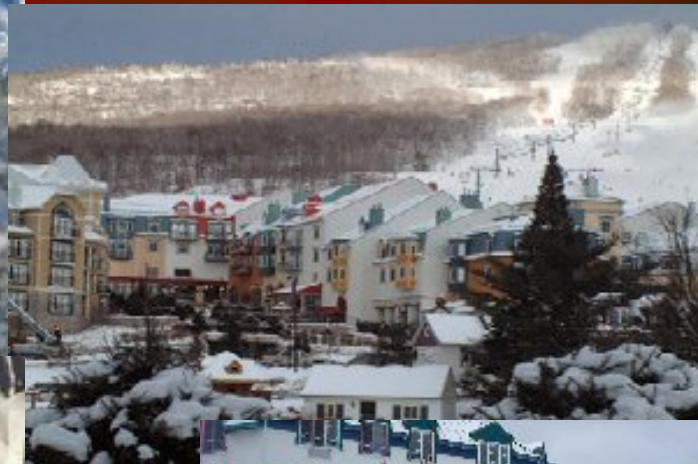

Condo Village 3

Tremblant winter sites...