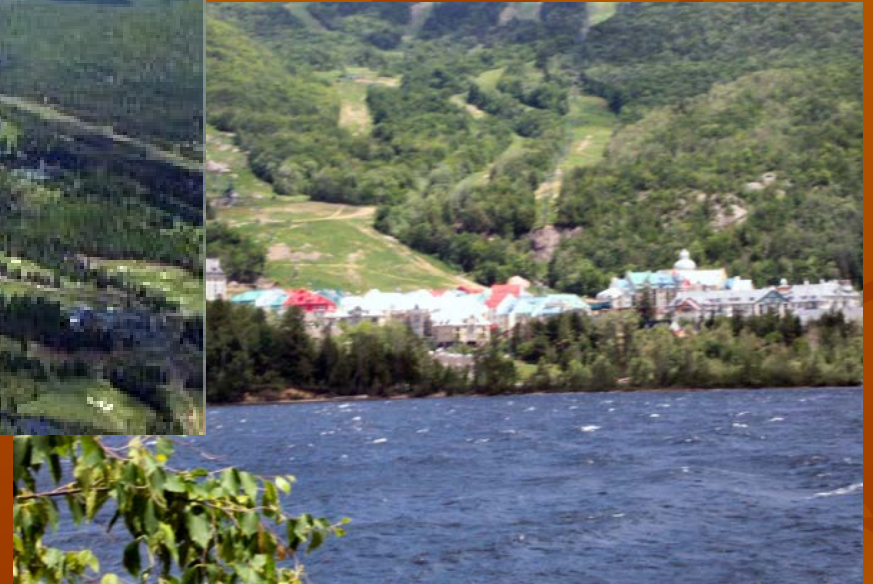

# *L'AIGLON AT TREMBLANT*

*2 large swimming pools*

# *L'AIGLON AT TREMBLANT*

*La Bête surrounds you*

# ***L'AIGLON AT TREMBLANT***

*Just minutes from Tremblant  
- in the shadow of Gray Rocks resort*

# *L'AIGLON AT TREMBLANT*

- *Surrounded by La Bête golf course, the home overlooks the 7th hole and the Tremblant valley.*
- *Spectacular views in a marvelous setting- southwest facing the golf course & Grey Rocks Ski Resort.*
- *Bike , walking and hiking trails at the back door*
- *Just 5 minutes to base village*
- *Watch nature at your door but close to all the action*
- *2 swimming pools & children's play area (in summer)*
- *Exquisite spa (in summer)*
- *6 golf courses within 5 minutes*
- *Fully equipped luxury accommodation- must be seen to be truly appreciated*