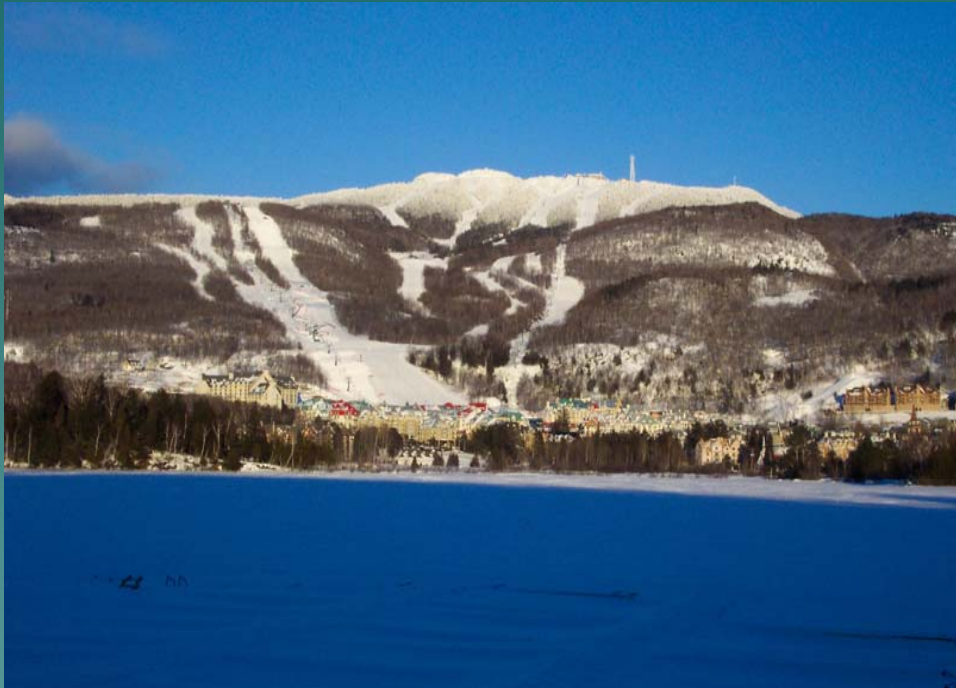

Sun Room- -Off Second Bedroom

LA CLAIRIERE

Your own lift –up the mountain