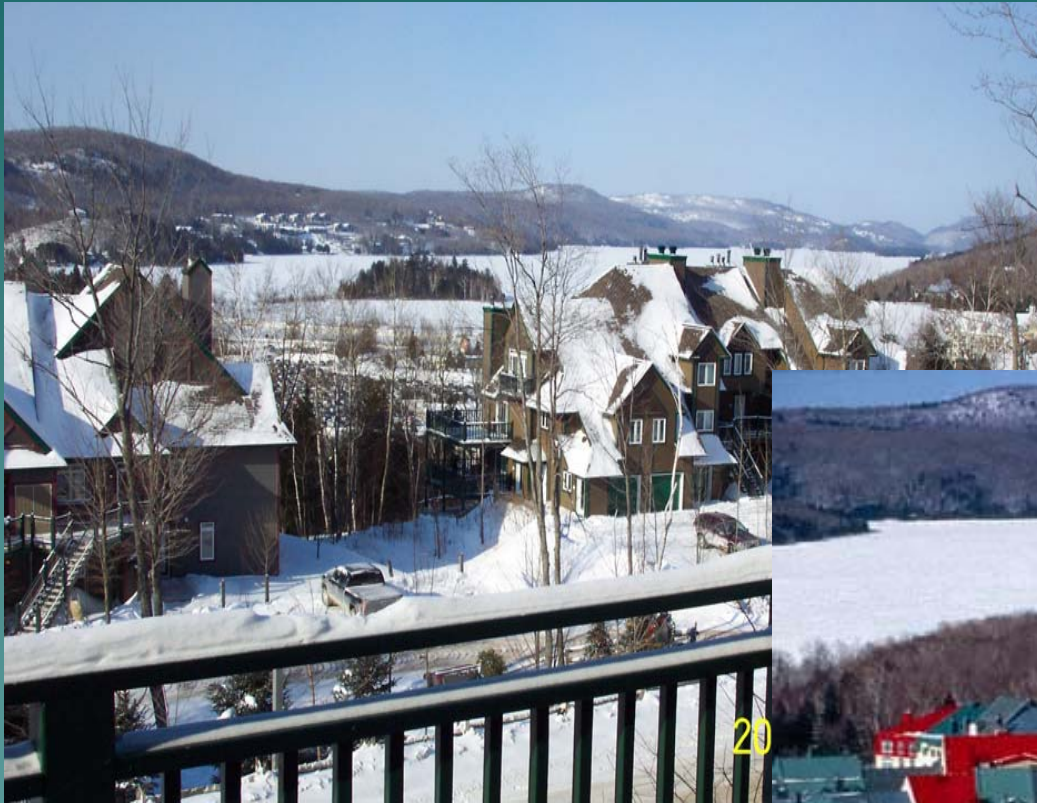

LA CLAIRIERE

Tremblant Village-views