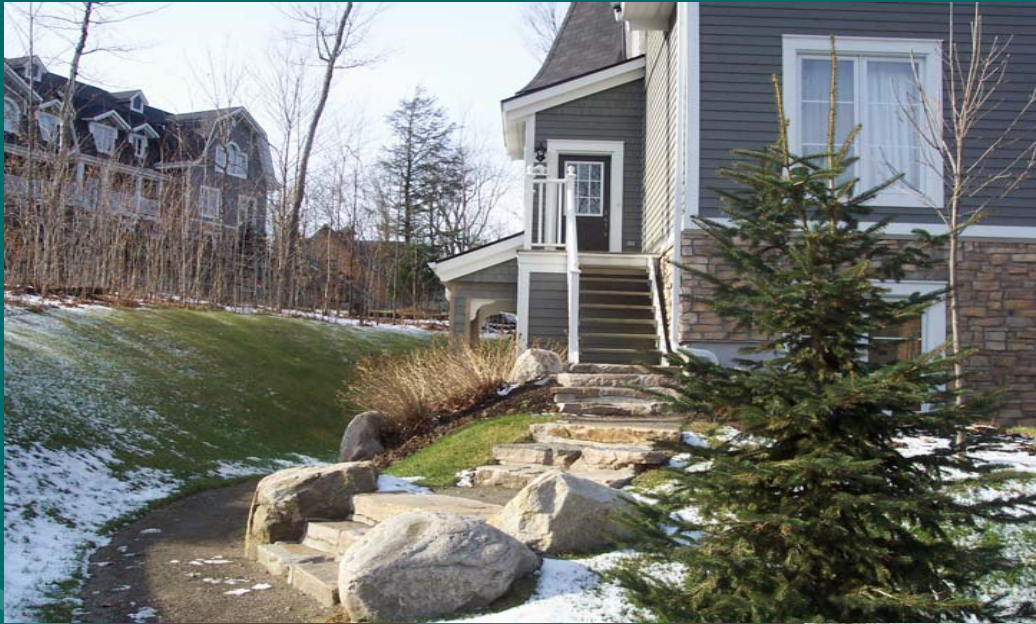

LES CHALETS MANOIRS AT TREMBLANT

Your enclave nestled in the woods of the main village

LES CHALETS MANOIRS

Your private enclave in the forest

Your unit....

LES CHALETS MANOIRS

Entrance to your condo

LES CHALETS MANOIRS

Gondola to the top...

At Tremblant

LES CHALETS MANOIRS

*Minutes to the main pedestrian village by foot
or take the private free shuttle...*

LES CHALETS MANOIRS

Relax in front of a roaring fire

LES CHALETS MANOIRS

Ski Bridge to Port de Soleil Lift

LES CHALETS MANOIRS

To the base lift , gondola to the top and you skiing Trembalnt

LES CHALETS MANOIRS

Look back at the Mountain from the Condo

LES CHALETS MANOIRS

Luxury Condos in the Mountain Village

Skiing ,Golfing and Nature Trails at your door

- Located in the beautiful forested Les Manoirs development of Mont Tremblant. Surrounded by Le Geant golf course with ski trail to Le Port de Soleil chair lift.
- Watch nature at your door but close to all the action
- Swimming pool & children's play area(in summer)
- 6 golf courses within 5 minutes
- Short walk to base village & regular shuttle service
- Fully equipped luxury accommodation with all amenities including fireplace/TV/VCR/Cable- Washer & Dryer
- Beautiful large 2 bedroom (sleeps 6) –2 Bathrooms, 1 King Bed –
- 2 Twin Beds -1 Queen Sofa Bed
- Privately owned properties that are not in the rental pool. Luxury accommodation at excellent prices. *Seasonal rentals preferred.*