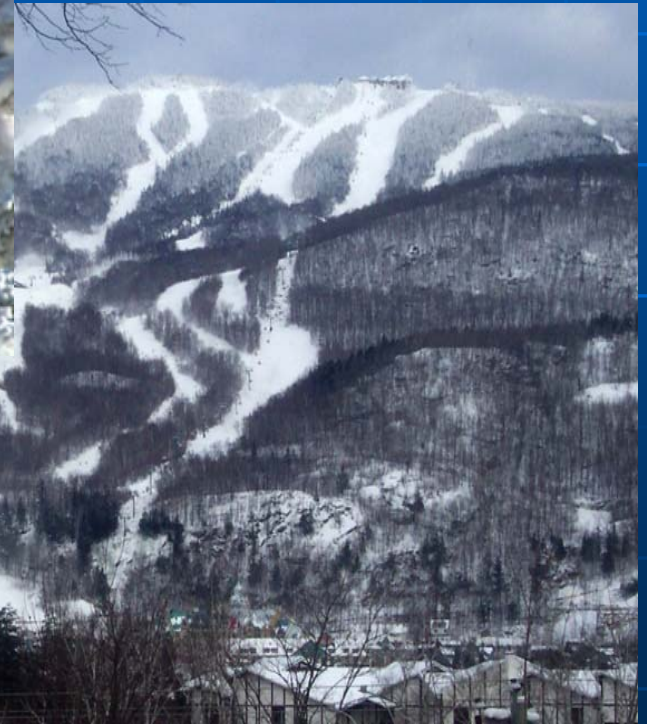

MONT TREMBLANT

SWISS CHALET

MONT TREMBLANT

Enjoy fresh mountain air and the authentic charm of small towns in the Laurentians, a profusion of lakes, calm and rumbling rivers, and outstanding views of magnificent mountains. Situated in a region of Quebec where there is both the beauty of the country landscape and a plethora of activities: cross country and alpine skiing, dog sledding, skidooing, biking, golfing, fishing, swimming, hiking, canoeing, to name only but a few of the activities available.

SWISS CHALET

- *Large 3 story property overlooking small lake*
- *6 bedrooms*
- *3 full bathrooms*
- *Extra large kitchen*
- *Very large living room*
- *Huge stone fireplace*
- *Large private parking area*
- *TV/VCR*
- *Only 2-3 minutes to Tremblant*
- *Excellent for groups or several families to share*